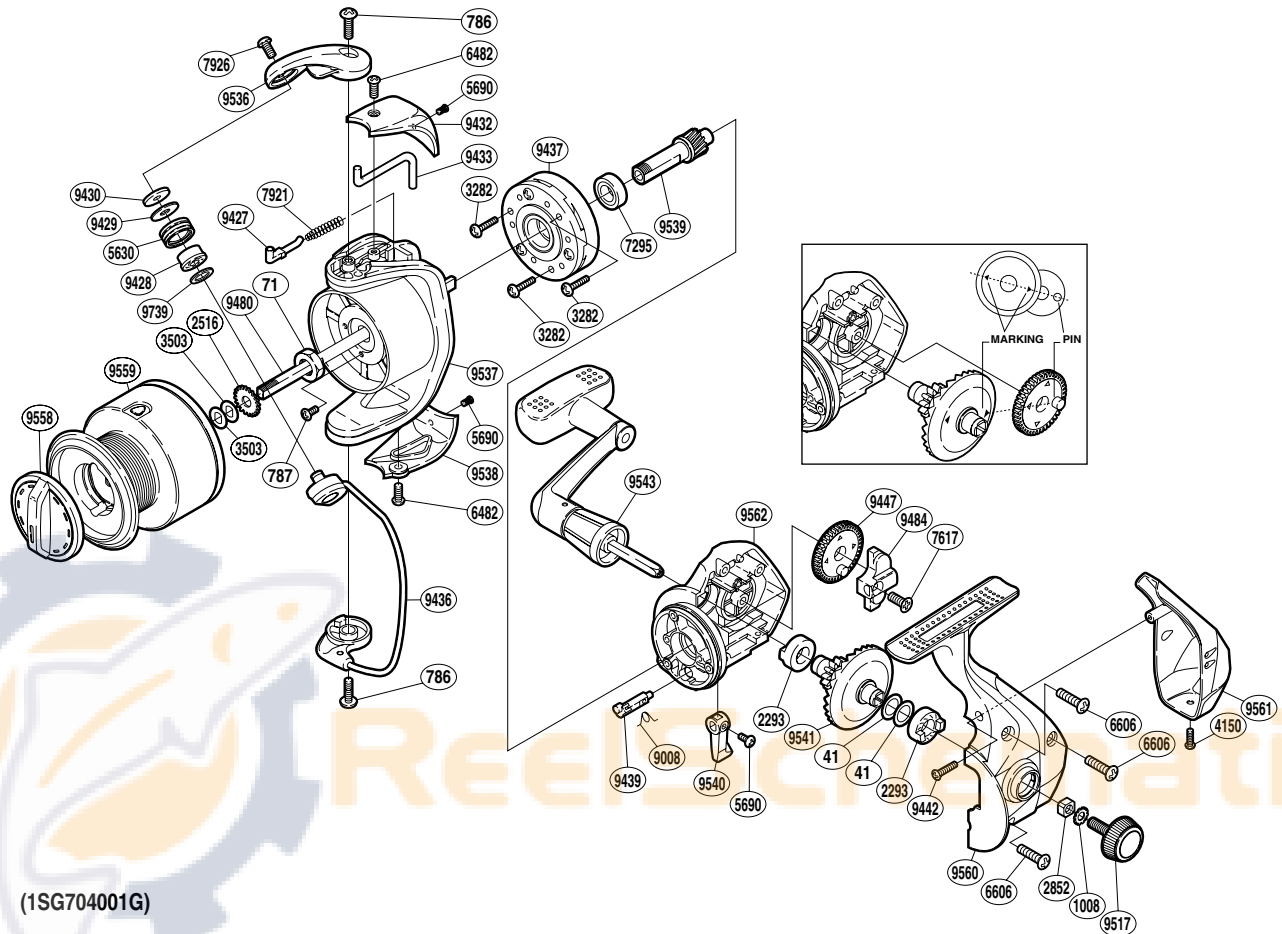

SHIMANO®

Alivio

ALV-4000FA

Part No.	Description	Part No.	Description	Part No.	Description
RD 0041	Washer	RD 7617	Screw	RD 9484	Oscillating Slider
RD 0071	Rotor Nut	RD 7921	Bail Spring	RD 9517	Handle Screw Cap
RD 0786	Screw	RD 7926	Screw	RD 9536	Bail Arm
RD 0787	Screw	RD 9008	Anti-Reverse Cam Spring	RD 9537	Rotor
RD 1008	Handle Lock Washer	RD 9427	Bail Spring Guide	RD 9538	Bail Hold Support Guard
RD 2293	Drive Gear Bushing	RD 9428	Line Roller Bushing	RD 9539	Pinion Gear
RD 2516	Spool Support	RD 9429	Line Roller Spacer	RD 9540	Anti-Reverse Lever
RD 2852	Handle Screw Lock	RD 9430	Line Roller Washer	RD 9541	Drive Gear
RD 3282	Screw	RD 9432	Bail Spring Cover	RD 9543	Handle Assembly
RD 3503	Spool Washer	RD 9433	Bail Trip Lever	RD 9558	Drag Knob
RD 4150	Screw	RD 9436	Bail Assembly	RD 9559	Spool Assembly
RD 5630	Line Roller	RD 9437	Roller Clutch Assembly	RD 9560	Side Cover
RD 5690	Screw	RD 9439	Anti-Reverse Cam	RD 9561	Rear Protector
RD 6482	Screw	RD 9442	Screw	RD 9562	Body
RD 6606	Screw	RD 9447	Oscillating Gear	RD 9739	Bearing Spacer
RD 7295	Ball Bearing	RD 9480	Main Shaft		